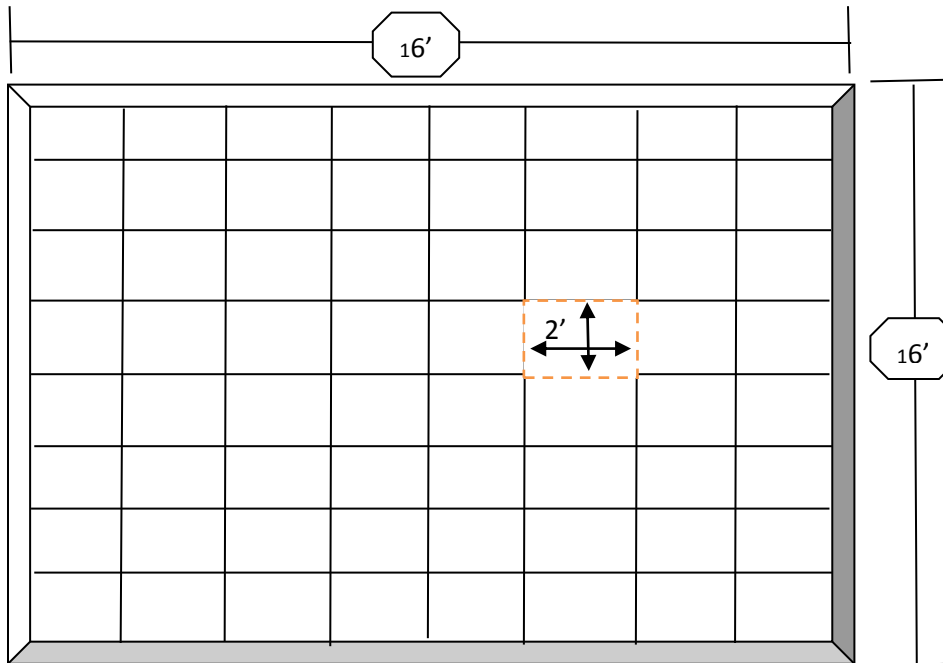

Dance Floor Square Footage: square footage of your recommended dance floor

Of Dance Floor Sections (2'x2'): number of 2'x2' sections required to create your recommended dance floor

*Please Note: A Gogo offers 2'x2' dance floor sections to create your dance floor

Contact Info: www.agogorentals.com | (513) 5120-6259 | info@agogorentals.com

Please contact A Gogo for reservations:

(513) 520-6259 | Info@agogorentals.com

www.agogorentals.com

Dance Floor Example

The above example is 16'x16' dance floor made up of (64) 2'x2' sections.

The math behind it:

- (8) 2'x2' sections {Height} x (8) 2' x 2' sections {Length} = (64) 2'x2' sections required for a 16'x16' dance floor
- 16'x16' dance floor would accommodate 150 guests or 50 dancers
- Total of 256 Square Feet in a 16'x16' dance floor